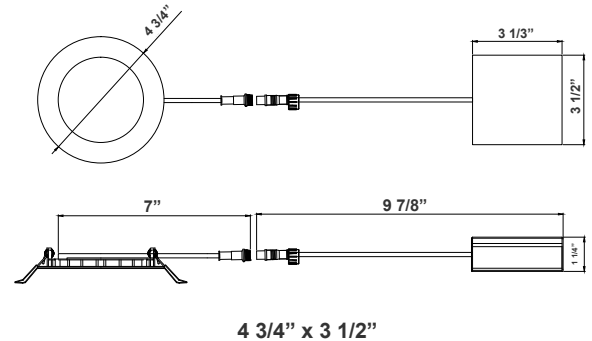

Features

- 4" Smooth Recessed Trim
- Multi CCT (Selectable Switch On The Back of The Driver)
- Isolated Driver For Improved Thermal Management
- 5-Year Warranty
- Spun Aluminum With White Powder Coat Finish

Technical Specifications

Electrical:

- Voltage: 120V AC
- Output Voltage: 36VDC
- Power Factor: >0.90
- Wattage: 9W
- Efficacy: 70 LPW
- Total Harmonic Distortion: ≤15 %

Mechanical:

- 1/4" Thick
- Up to 9 AWG18 Wires
- Die-cast Aluminum With White Powder Coat Finish
- Pot Light Housing is Not Required Even for Insulated Ceiling
- Junction box 1" Thick Included with Fixture
- Type Crated: Approved for direct contact with insulation
- Maximum Ambient Temperature: -4°F to 104°F
- Damp Location

Lighting:

- Dimming: Dimmable Down to 10% Using a Standard TRIAC LED Dimmer
- Lens: 0.125" White Translucent Acrylic
- Can Rotate After Installation to Align
- LED: Seoul DOB (Driver On Board) Technology
- Optics: White Translucent Acrylic
- Total Lumens: 630LM
- Color Temperatures: 2700K/ 3000K/ 3500K/ 4000K/ 5000K
- Multi CCT (Selectable Switch on the Back of the driver)
- Color Rendering Index: CRI ≥ 80
- Beam Angle: 100°-110°
- Rated life: 50,000 hrs

Applications:

- LED recessed trims have been designed to be a flexible lighting solution for new construction applications, Ideal for closets, storage areas, attics, corridors, or general lighting solutions for residential and commercial applications

Other Models:

- 9W | 630LM | RSL4-MCT5-ORB