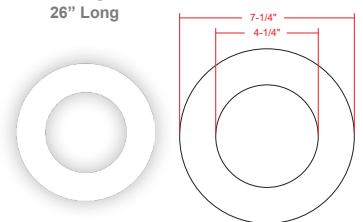

FACTORY-INSTALLED OPTION:

RSL4-GR
Goof Ring For 4in Lights With Butterfly Wings

Example:

1. RSL4-MCT5 (FOR RSL4 9W MCT5 FIXTURE 120V)

2. RSL4-MCT5 OPT-EM-DL1EXT (FOR RSL4 9W MCT5 FIXTURE 120V) (EXTERNAL BATTERY BACKUP)